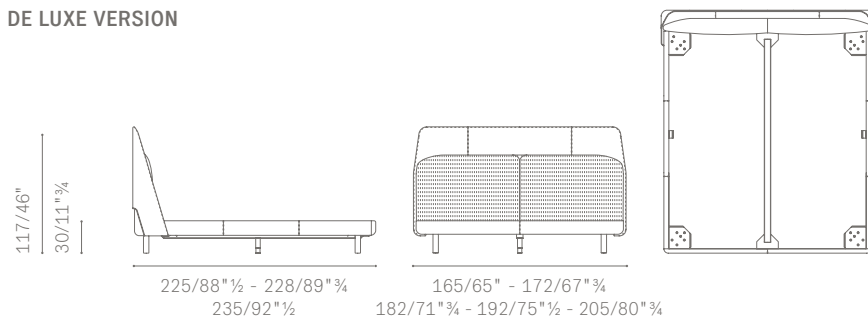

### Rear headboard.

- Fabric (Poltrona Frau Jacquard fabric)
- Leather

**Mattress length.** (except for the "Queen-size" and "King-size" versions)

- 200 cm
- 210 cm

**Please note.** Bedstead Bases and Mattresses are shown and priced separately, please consult the dedicated section.

DE LUXE VERSION

DIMENSIONI DISPONIBILI

↓ Misure Letto	↓ Misure Materasso
cm 172×225 / 67"¾×88"½	cm 160×200 / 63"×78"¾
cm 172×235 / 67"¾×92"½	cm 160×210 / 63"×82"¾
cm 182×225 / 71"¾×88"½	cm 170×200 / 67"×78"¾
cm 182×235 / 71"¾×92"½	cm 170×210 / 67"×82"¾
cm 192×225 / 75"½×88"½	cm 180×200 / 70"¾×78"¾
cm 192×235 / 75"½×92"½	cm 180×210 / 70"¾×82"¾
cm 165×228 / 65"×89"¾	cm 153×203 / 60"¼×80" (Queen-size)
cm 205×228 / 80"¾×89"¾	cm 193×203 / 76"×80" (King-size)