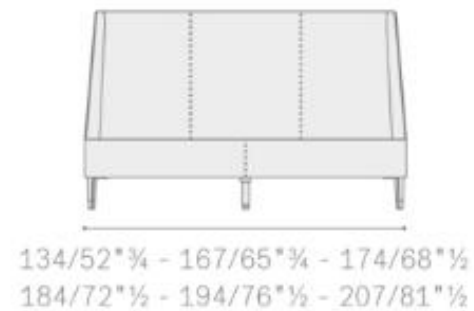

POLTRONA FRAU | SUZIE WONG TALL QUEEN BED

5604277

40%
OFF

LIST PRICE - $10,600

40% OFF SALE PRICE - $6,420

COLOR - NEST LEATHER CEMENTO

*DELIVERY AND TAXES NOT INCLUDED