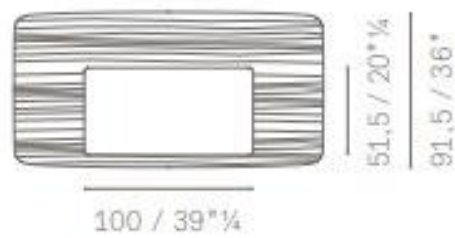

POLTRONA FRAU | TRUST DESK

5617511

30%
OFF

5644701 | A

74 / 29 1/4
70,5 / 27 1/4

LIST PRICE - $8,900

30% OFF SALE PRICE - $6,275

WOOD-NATURAL OAK

LEATHER SC 28 SEPPIA

*DELIVERY AND TAXES NOT INCLUDED