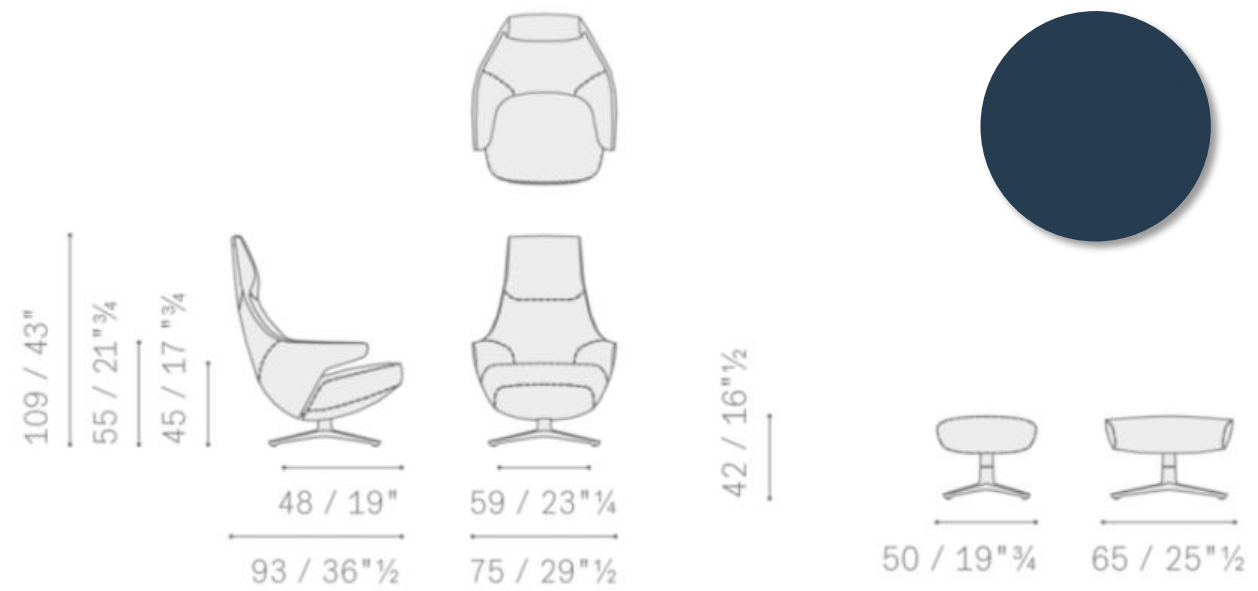

20% OFF SALE PRICE - \$5,560

LEATHER - SC26 TOPO

*DELIVERY AND TAXES NOT INCLUDED

POLTRONA FRAU | ARCHIBALD

5506111

20%
OFF

5506111

75 / 29 1/2
62 / 24 1/2
41 / 16 1/4

52 / 20 1/4
80 / 31 1/4

53 / 20 1/4
83 / 32 1/4

LIST PRICE - \$7,210

20% OFF SALE PRICE - \$5,799

LEATHER - NEST MADREPERLA

*DELIVERY AND TAXES NOT INCLUDED

POLTRONA FRAU | JAY LOUNGE CHAIR & OTTOMAN

5605113 & 5605511

30%
OFF

LIST PRICE - \$7,750 + \$3,300

30% OFF SALE PRICE - \$7,699

LEATHER - SC 276 MINERAL BLUE

*DELIVERY AND TAXES NOT INCLUDED

POLTRONA FRAU | LETIZIA CHAIR

5563111

30%
OFF