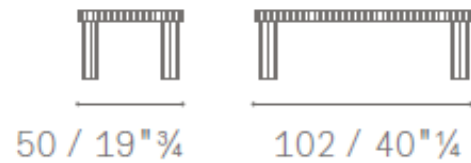

LIST PRICE - $11,230

40% OFF SALE PRICE - $6,899

BLACK LACQUERED BEECH WOOD

2 AVAILABLE

*DELIVERY AND TAXES NOT INCLUDED