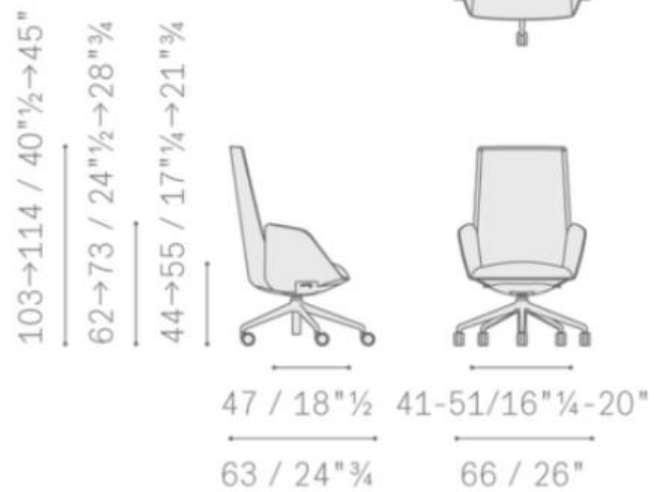

5163115

LIST PRICE - \$7,750

30% OFF SALE PRICE - \$5,199

LEATHER - SC 177 LIM O

2 AVAILABLE

*DELIVERY AND TAXES NOT INCLUDED

POLTRONA FRAU | CERCLE EXECUTIVE CHAIR

5643021

30%
OFF

LIST PRICE - \$5,170

30% OFF SALE PRICE - \$3,595

SADDLE LEATHER - SABBIA + STEEL CUT TRIO - 0713

*DELIVERY AND TAXES NOT INCLUDED

POLTRONA FRAU | FITZGERALD CHAIR

55533002

30%
OFF