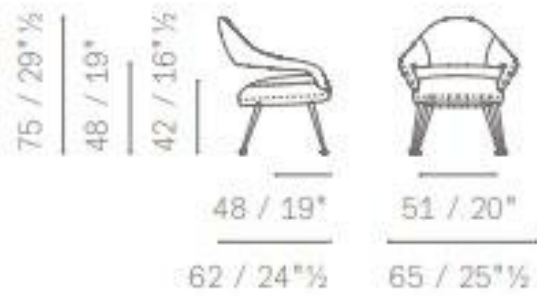

52 / 20 1/4
80 / 31 1/4

53 / 20 1/4
83 / 32 1/4

LIST PRICE - \$7,210

20% OFF SALE PRICE - \$5,799

LEATHER - NEST MADREPERLA

*DELIVERY AND TAXES NOT INCLUDED

POLTRONA FRAU | JAY LOUNGE CHAIR & OTTOMAN

5605113 & 5605511

30%
OFF

LIST PRICE - \$7,750 + \$3,300

30% OFF SALE PRICE - \$7,699

LEATHER - SC 276 MINERAL BLUE

*DELIVERY AND TAXES NOT INCLUDED

POLTRONA FRAU | LETIZIA CHAIR

5563111

30%
OFF

5563111

LIST PRICE - \$4,100

30% OFF SALE PRICE - \$2,375

LEATHER - SC 67 CHIODI DI GAROFANO

*DELIVERY AND TAXES NOT INCLUDED

POLTRONA FRAU | VANITY FAIR XC

5163115

30%
OFF