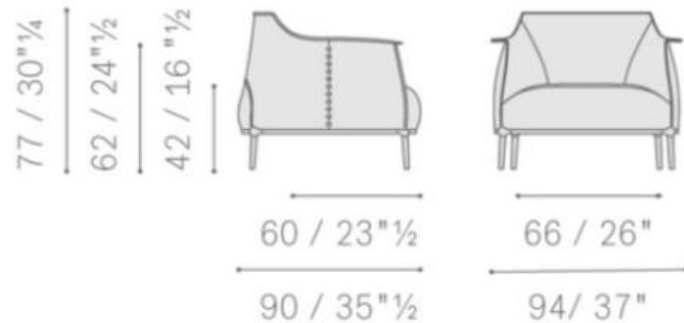

PRICE - \$ 9,620

30% OFF SALE PRICE - \$6,299

LEATHER - VELVETY PAPRIKA

*DELIVERY AND TAXES NOT INCLUDED

POLTRONA FRAU | ARCHIBALD LARGE

5506121

20%
OFF

LIST PRICE - \$6,950

20% OFF SALE PRICE - \$5,560

LEATHER - SC26 TOPO

*DELIVERY AND TAXES NOT INCLUDED

POLTRONA FRAU | ARCHIBALD

5506111

20%
OFF

5506111

75 / 29 1/2
62 / 24 1/2
41 / 16 1/4