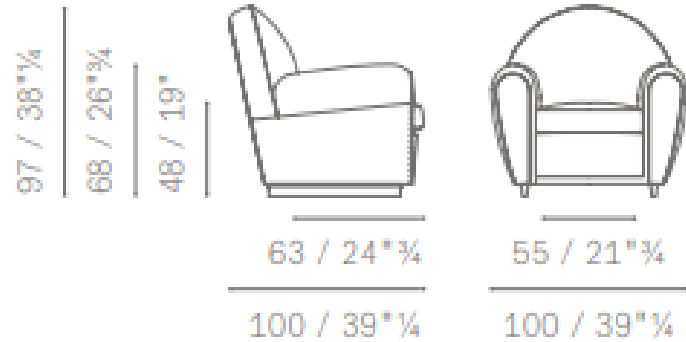

30%
OFF

LIST PRICE - \$7,750 + \$3,300

30% OFF SALE PRICE - \$7,699

LEATHER - SC 276 MINERAL BLUE

*DELIVERY AND TAXES NOT INCLUDED

POLTRONA FRAU | LETIZIA CHAIR

5563111

30%
OFF

5563111

LIST PRICE - \$4,100

30% OFF SALE PRICE - \$2,375

LEATHER - SC 67 CHIODI DI GAROFANO

*DELIVERY AND TAXES NOT INCLUDED

POLTRONA FRAU | VANITY FAIR XC

5163115

30%
OFF

5163115

LIST PRICE - \$7,750

30% OFF SALE PRICE - \$5,199

LEATHER - SC 177 LIM O

2 AVAILABLE

*DELIVERY AND TAXES NOT INCLUDED

POLTRONA FRAU | CERCLE EXECUTIVE CHAIR

5643021