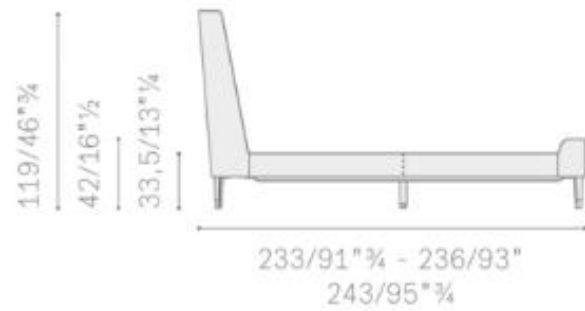

POLTRONA FRAU | SUZIE WONG TALL QUEEN BED

5604277

40%
OFF

LIST PRICE - $10,600

40% OFF SALE PRICE - $6,420

COLOR - NEST LEATHER CEMENTO

*DELIVERY AND TAXES NOT INCLUDED