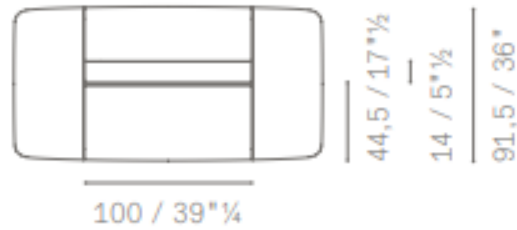

74 / 29¹/₄
70,5 / 27³/₄

LIST PRICE - \$ 8 , 0 5 0

30% OFF SALE PRICE - \$ 5,799

LEATHER - SC28 SEPIA

*DELIVERY AND TAXES NOT INCLUDED

POLTRONA FRAU | TRUST DESK

5617511

30%
OFF