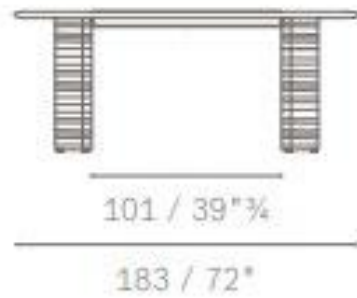

74 / 29 1/4
70,5 / 27 1/4