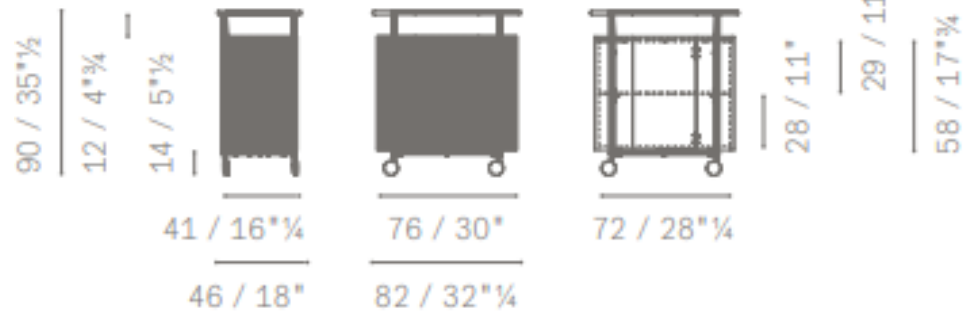

CASA HOUSTON

POLTRONA FRAU | TROLLEY MI

5660784

SOLD

5660784

75 / 29¹/₂

LIST PRICE - \$10,890

15% OFF SALE PRICE - \$9,250