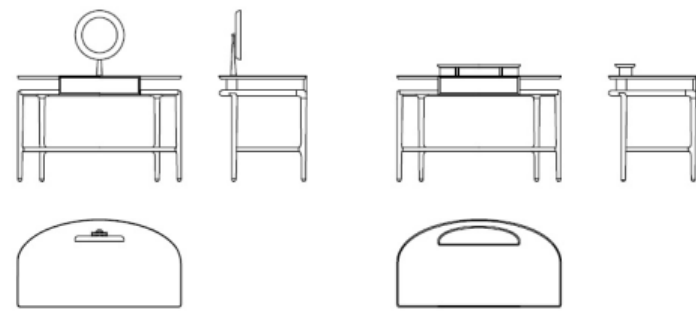

50%
OFF

cm 120 x 64 x h 126
in 47 1/4 x 25 1/8 x h 49 5/8

cm 120 x 64 x h 86
in 47 1/4 x 25 1/8 x h 33 7/8

LIST PRICE - \$17,430

50% OFF SALE PRICE - \$14,815

WALNUT AND NATURAL LEATHER

*DELIVERY AND TAXES NOT INCLUDED