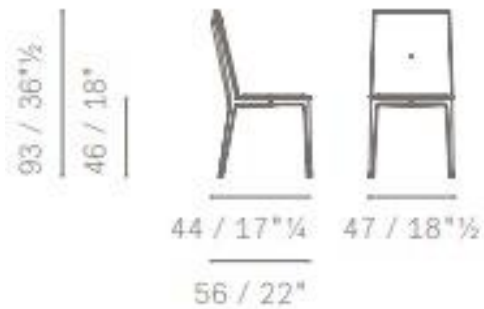

5163115

LIST PRICE - \$7,750

30% OFF SALE PRICE - \$5,199

LEATHER - SC 177 LIM O

2 AVAILABLE

*DELIVERY AND TAXES NOT INCLUDED

POLTRONA FRAU | CERCLE EXECUTIVE CHAIR

5643021

30%
OFF

LIST PRICE - \$5,170

30% OFF SALE PRICE - \$3,595

SADDLE LEATHER - SABBIA + STEEL CUT TRIO - 0713

*DELIVERY AND TAXES NOT INCLUDED

POLTRONA FRAU | FITZGERALD CHAIR

55533002

30%
OFF

5533002

LIST PRICE - \$ 2,120

30% SALE PRICE - \$1,484

LEATHER - SC33 TRAVERTINO

6 AVAILABLE

*DELIVERY AND TAXES NOT INCLUDED

POLTRONA FRAU | ISADORA DINING CHAIR

55628001