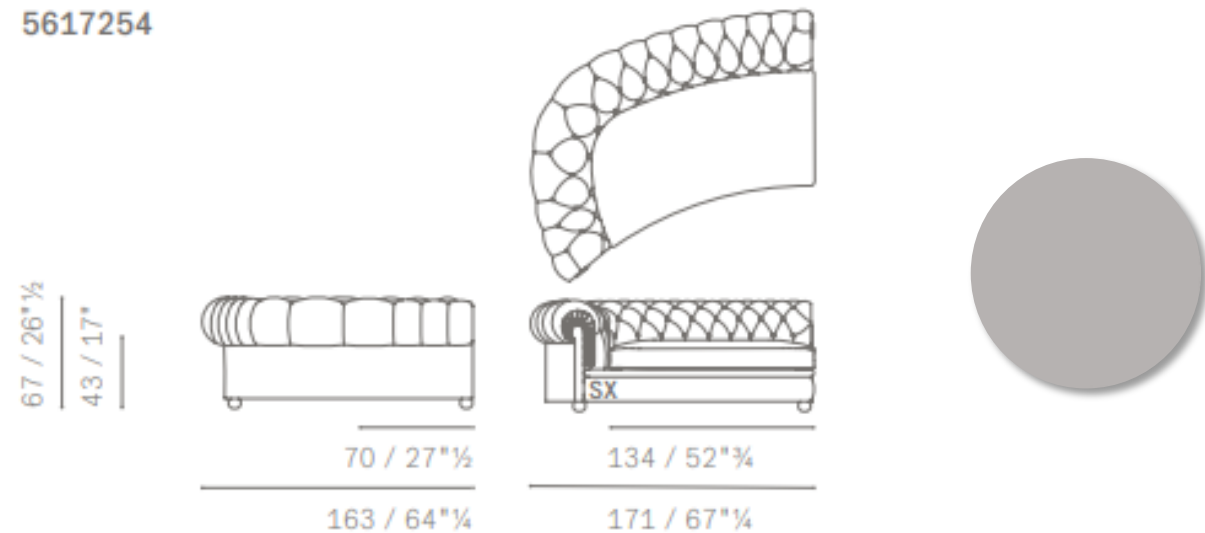

POLTRONA FRAU | CHESTER CURVED ELEMENT SX + DX

5617254 + 5617254

40%
OFF

5617254

LIST PRICE - $18,470 (EACH SIDE)

40% OFF SALE PRICE - $22,199

LEFT AND RIGHT ARM FACING

LEATHER SC31 - QUARZO FUME

*DELIVERY AND TAXES NOT INCLUDED