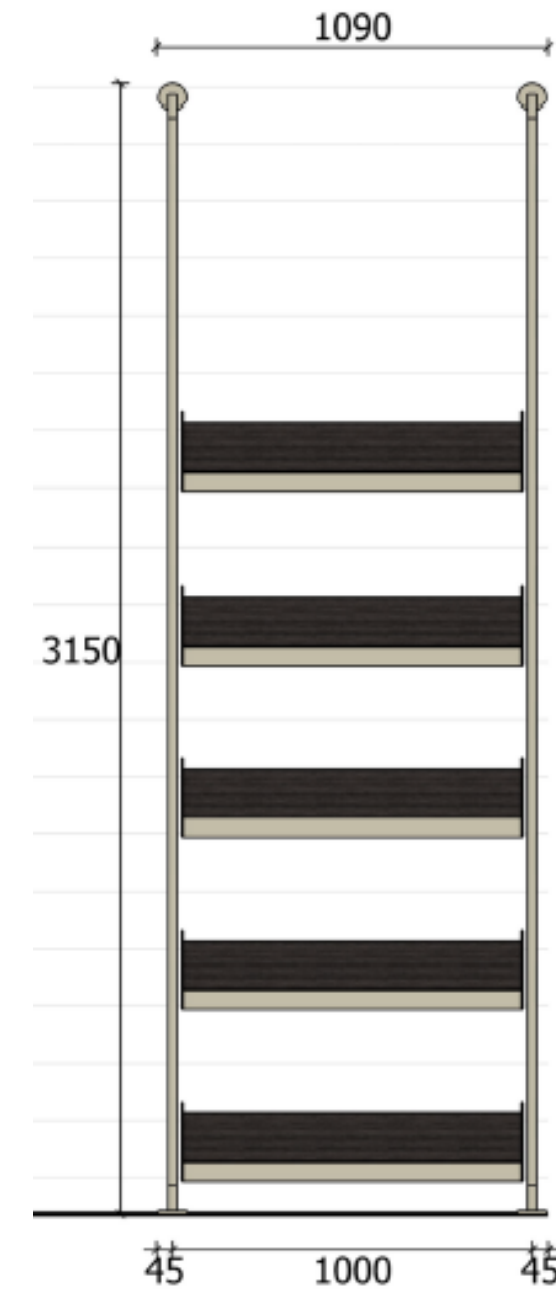

RIMADESIO | PALLADIO SHOE SHELVES

43.5" X 126"

50%
OFF

PRICE - $4,056

PRIMARY: PALLADIO METALLIZED

SECONDARY: MELAMINICO LARICE CARBONE

SALE PRICE - $1,895

*FINAL PRICE DEPENDENT ON UPHOLSTERY CATEGORY
**FREIGHT, DELIVERY, AND TAXES NOT INCLUDED