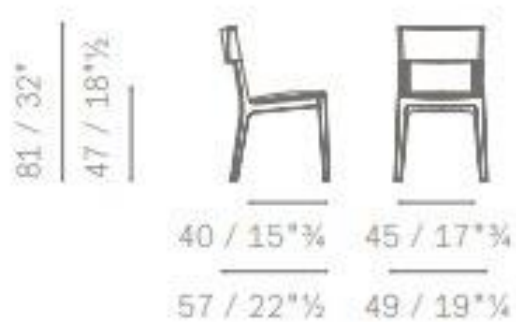

30%
OFF

LIST PRICE - \$5,170

30% OFF SALE PRICE - \$3,595

SADDLE LEATHER - SABBIA + STEEL CUT TRIO - 0713

*DELIVERY AND TAXES NOT INCLUDED

POLTRONA FRAU | FITZGERALD CHAIR

55533002

30%
OFF

5533002

LIST PRICE - \$ 2,120

30% SALE PRICE - \$1,484

LEATHER - SC33 TRAVERTINO

6 AVAILABLE

*DELIVERY AND TAXES NOT INCLUDED

POLTRONA FRAU | ISADORA DINING CHAIR

55628001

40%
OFF

5628001

LIST PRICE - \$2,550

40% OFF SALE PRICE - \$1,449

BASE - WENGE STAIN LEATHER - (DARK) CAMELLO

10 AVAILABLE

*DELIVERY AND TAXES NOT INCLUDED

POLTRONA FRAU | ISADORA DINING CHAIR