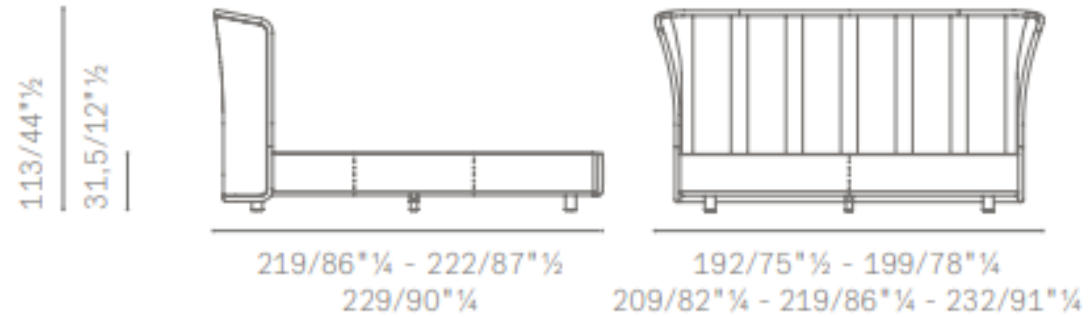

*DELIVERY AND TAXES NOT INCLUDED