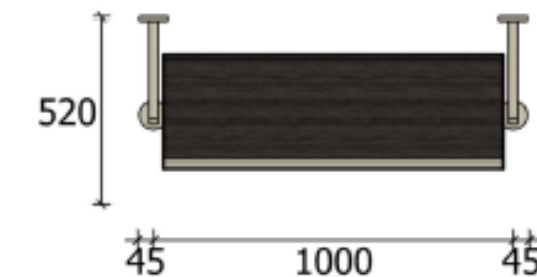

RIMADESIO | PALLADIO SHOE SHELVES

43.5" X 126"

50%
OFF

PRICE - $4,056

PRIMARY: PALLADIO METALLIZED

SECONDARY: MELAMINICO LARICE CARBONE

SALE PRICE - $1,895

*FINAL PRICE DEPENDENT ON UPHOLSTERY CATEGORY
**FREIGHT, DELIVERY, AND TAXES NOT INCLUDED