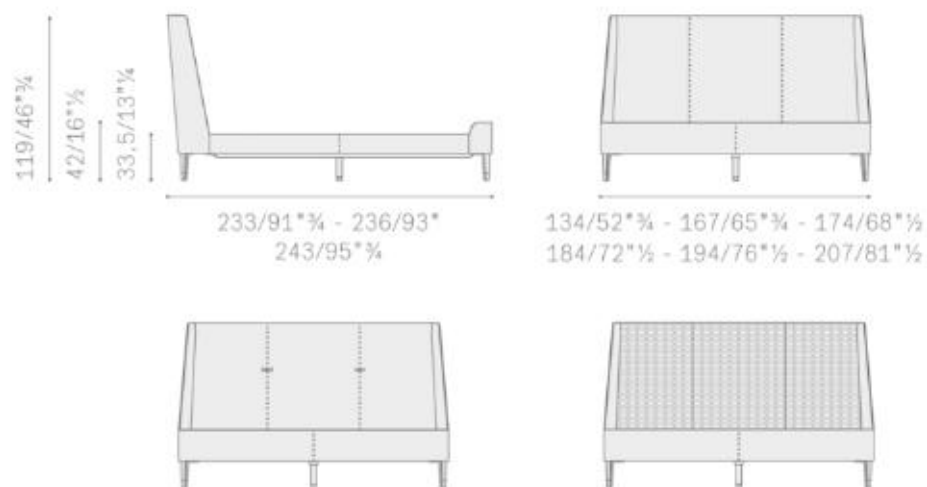

30% SALE PRICE - \$7,294

LEATHER - SC31 QUARZO FUME

*DELIVERY AND TAXES NOT INCLUDED

POLTRONA FRAU | SUZIE WONG EXTRA TALL KING BED

5604279

30%
OFF

LIST PRICE - \$12,390

30% OFF SALE PRICE - \$8,999