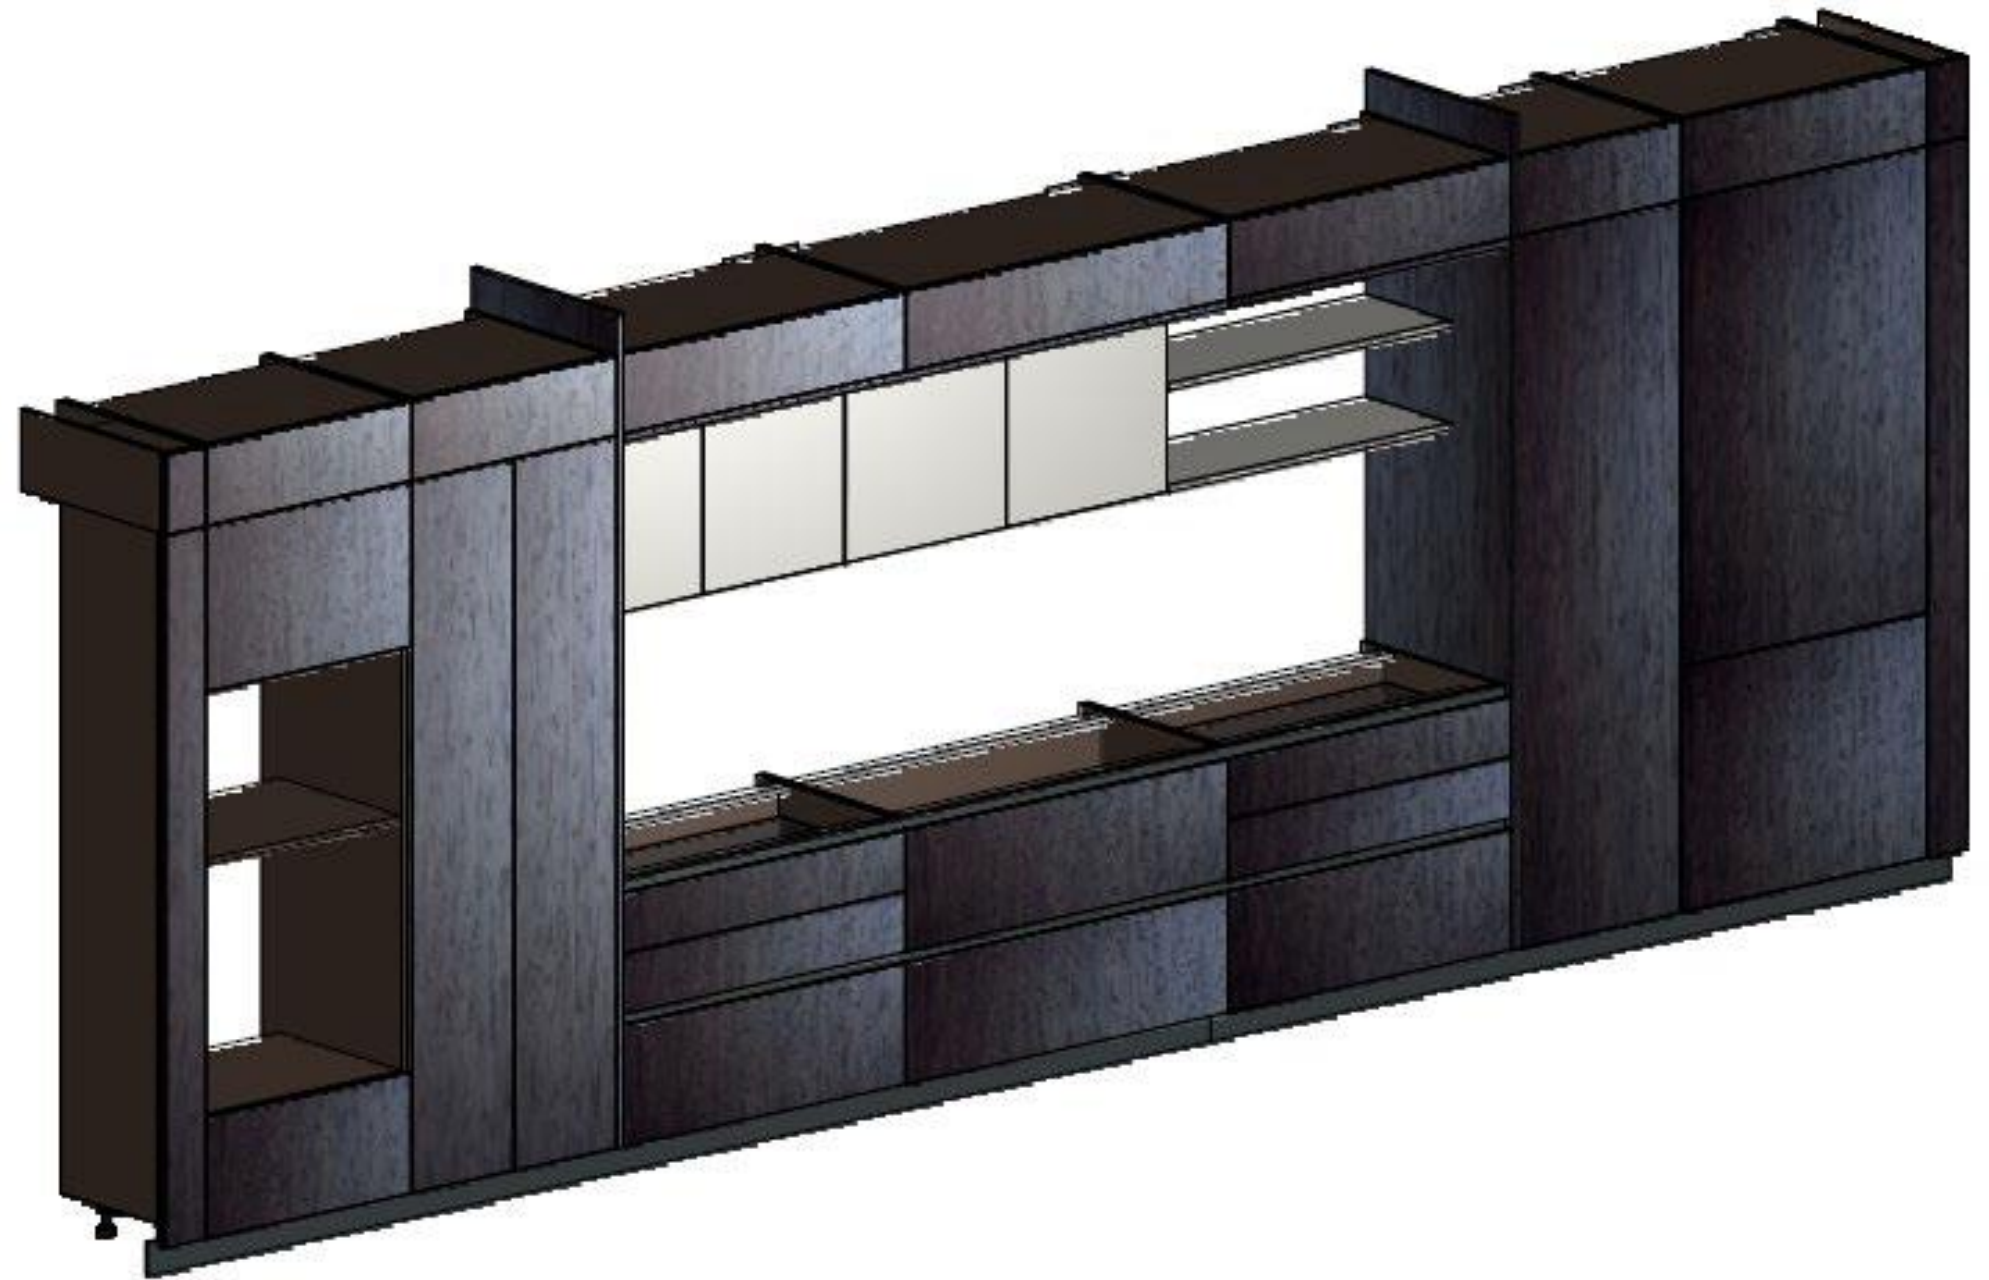

*FINAL PRICE DEPENDENT ON UPHOLSTERY CATEGORY
**FREIGHT, DELIVERY, AND TAXES NOT INCLUDED

CASA
DESIGN • DEVELOPMENTS • RETAIL