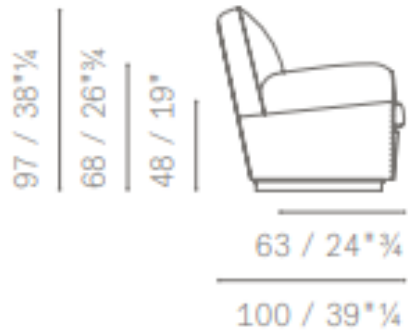

*DELIVERY AND TAXES NOT INCLUDED

~~DOLTRONA FRAU | VANITY FAIR AND OTTOMAN~~

5163115

SOLD

5163115

PRICE — ~~\$4,100 + \$2,580~~

SALE PRICE — ~~\$6,100~~

LEATHER — ~~SC 67 CHIODI DI GAROFANO~~