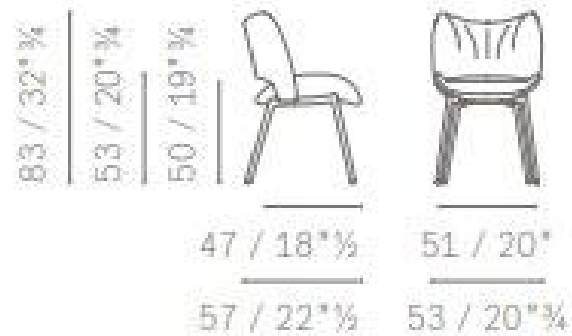

POLTRONA FRAU | NICE CHAIR

5568001

30%
OFF

5680001

LIST PRICE - $2,170

30% OFF SALE PRICE - $1,599

LEATHER - SC256 UME

4 AVAILABLE

*DELIVERY AND TAXES NOT INCLUDED