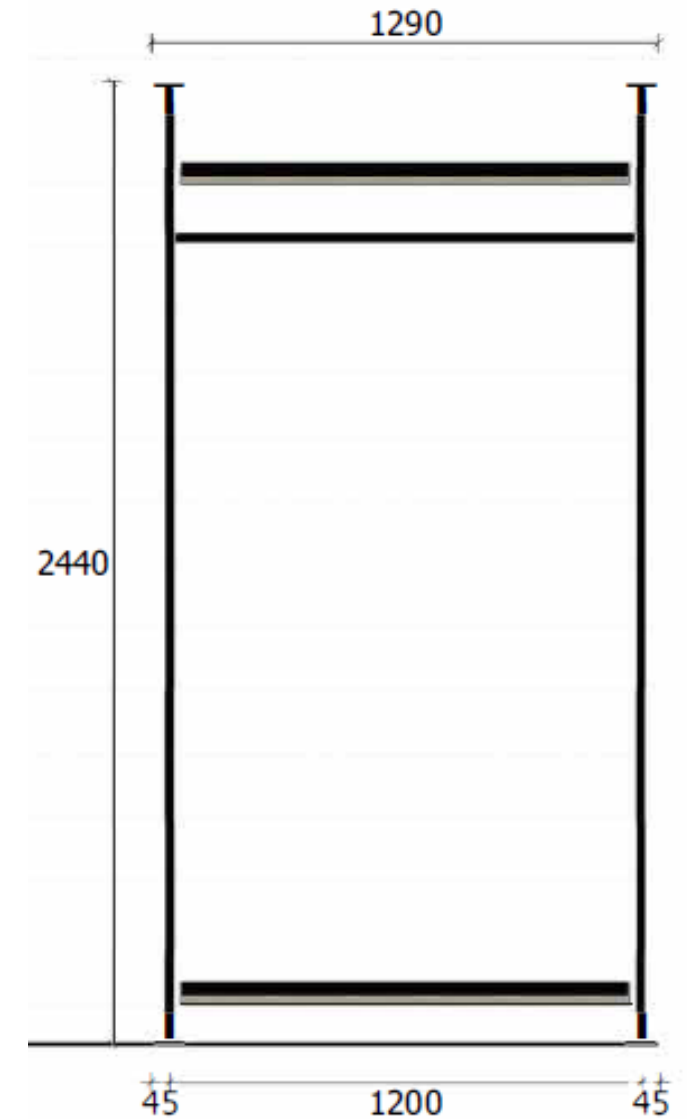

RIMADESIO | 120 SHELVING SYSTEM W/ HANGING BAR

43.5" X 126"

50%
OFF

PRICE - \$1,856

PRIMARY: NERO

SECONDARY: ROVERE GRIGIO

SALE PRICE - \$895

FINAL PRICE DEPENDENT ON UPHOLSTERY CATEGORY
**FREIGHT, DELIVERY, AND TAXES NOT INCLUDED