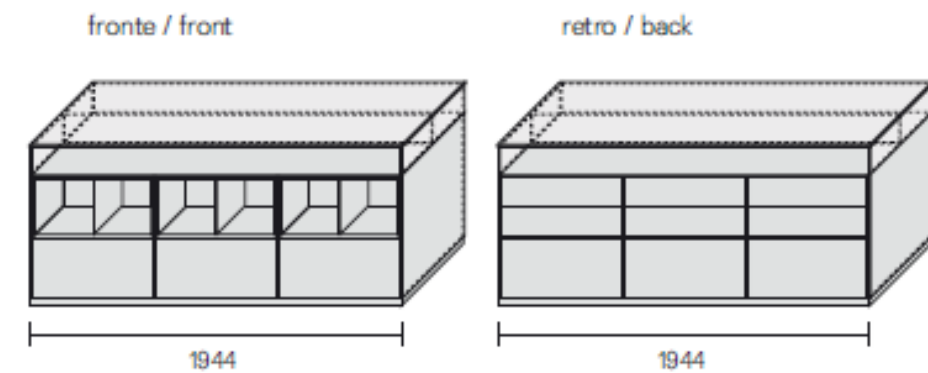

SALE PRICE - \$6495

RIMADESIO | DOLMEN ISLAND

60%
OFF

PRICE - \$14,515

ECOLORSYSTEM LAQUERED GLASS
CAFFELUCIDO

SALE PRICE - \$6,495

*FINAL PRICE DEPENDENT ON UPHOLSTERY CATEGORY
**FREIGHT, DELIVERY, AND TAXES NOT INCLUDED