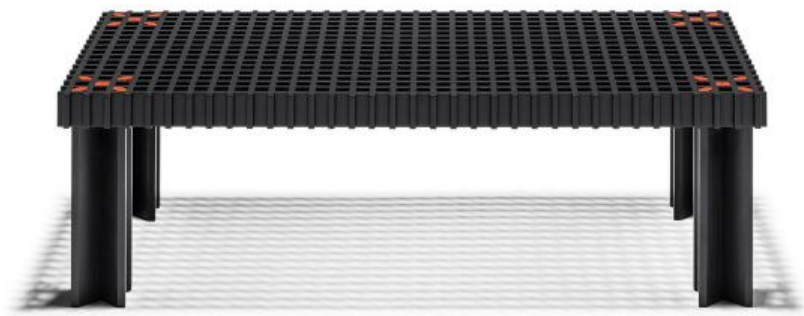

POLTRONA FRAU | KYOTO COFFEE TABLE

5659611

40%
OFF

5659611

32 / 12 1/2