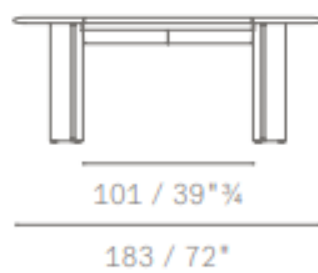

74 / 29¹/₄
70,5 / 27³/₄

LIST PRICE - \$ 8 , 0 5 0

30% OFF SALE PRICE - \$ 5,799

LEATHER - SC28 SEPIA

*DELIVERY AND TAXES NOT INCLUDED

POLTRONA FRAU | TRUST DESK

5617511

30%
OFF