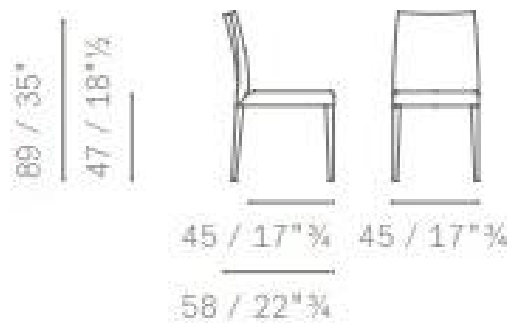

LEATHER - SADDLE EXTRA POLVERE

2 AVAILABLE

*DELIVERY AND TAXES NOT INCLUDED

POLTRONA FRAU | LIZ SIDE CHAIR

5275001

35%
OFF

5275001

LIST PRICE - \$1,250