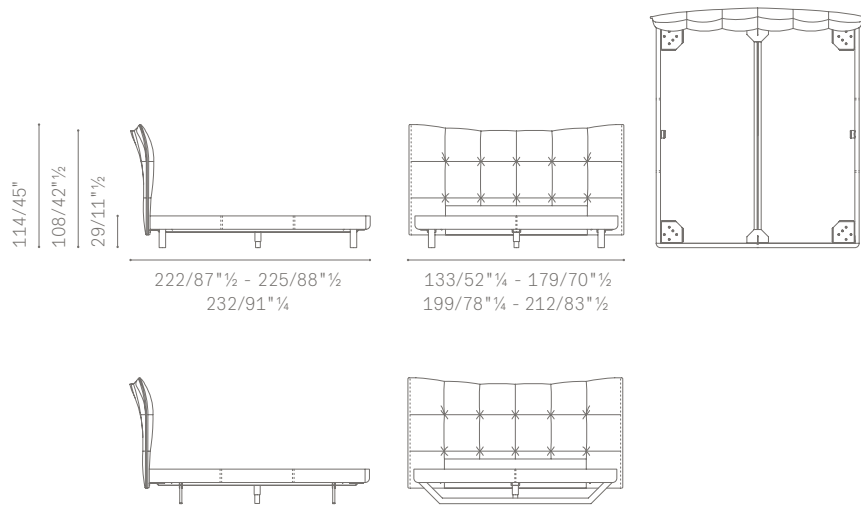

DIMENSIONI DISPONIBILI

↓ Misure Letto	↓ Misure Materasso
cm 139×222 / 54³/₄×87¹/₂	cm 120×200 / 46³/₄×78³/₄
cm 139×232 / 54³/₄×91¹/₄	cm 120×210 / 46³/₄×82³/₄
cm 179×222 / 70¹/₂×87¹/₂	cm 160×200 / 63¹/₂×78³/₄
cm 179×232 / 70¹/₂×91¹/₄	cm 160×210 / 63¹/₂×82³/₄
cm 199×222 / 78¹/₄×87¹/₂	cm 170×200 / 67¹/₄×78³/₄
cm 199×232 / 78¹/₄×91¹/₄	cm 170×210 / 67¹/₄×82³/₄
cm 199×222 / 78¹/₄×87¹/₂	cm 180×200 / 70³/₄×78³/₄
cm 199×232 / 78¹/₄×91¹/₄	cm 180×210 / 70³/₄×82³/₄
cm 179×225 / 70¹/₂×88¹/₂	cm 153×203 / 60¹/₄×80" (Queen-size)
cm 212×225 / 83¹/₂×88¹/₂	cm 193×203 / 76"×80" (King-size)
cm 199×230 / 78¹/₄×90¹/₂	cm 170×200 / 67¹/₄×78³/₄ (w/storage unit)

AVAILABLE SIZES

↓ Bed sizes	↓ Mattress sizes
m 139×222 / 54³/₄×87¹/₂	cm 120×200 / 46³/₄×78³/₄
cm 139×232 / 54³/₄×91¹/₄	cm 120×210 / 46³/₄×82³/₄
cm 179×222 / 70¹/₂×87¹/₂	cm 160×200 / 63¹/₂×78³/₄
cm 179×232 / 70¹/₂×91¹/₄	cm 160×210 / 63¹/₂×82³/₄
cm 199×222 / 78¹/₄×87¹/₂	cm 170×200 / 67¹/₄×78³/₄
cm 199×232 / 78¹/₄×91¹/₄	cm 170×210 / 67¹/₄×82³/₄
cm 199×222 / 78¹/₄×87¹/₂	cm 180×200 / 70³/₄×78³/₄
cm 199×232 / 78¹/₄×91¹/₄	cm 180×210 / 70³/₄×82³/₄
cm 179×225 / 70¹/₂×88¹/₂	cm 153×203 / 60¹/₄×80" (Queen-size)
cm 212×225 / 83¹/₂×88¹/₂	cm 193×203 / 76"×80" (King-size)
cm 199×230 / 78¹/₄×90¹/₂	cm 170×200 / 67¹/₄×78³/₄ (w/storage unit)