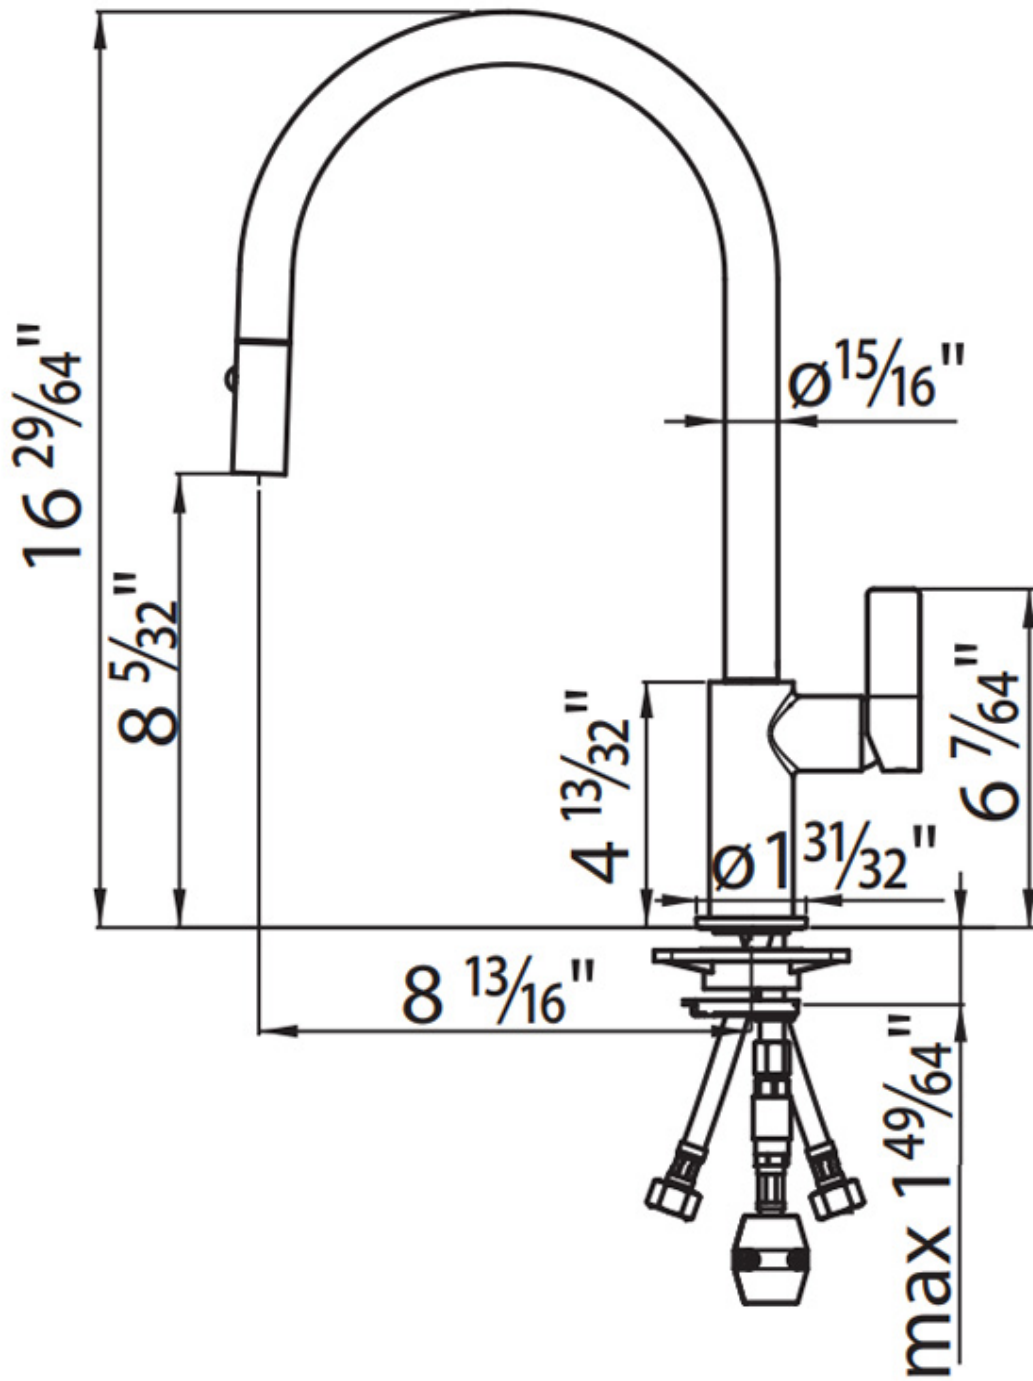

---

Mixer hole  $\varnothing 1 \frac{3}{8}''$

---

Max worktop thickness  $1 \frac{49}{64}''$

---

Mixer type Single lever faucet with rotating barrel and extractable double jet shower

---

**Notes:** Strengthening plate included

## FEATURES

Rotating angle

All the taps have a wide angle of rotation. Some models even permit a full 360° rotation.

---

Strengthening plate

Foster's mixer taps are equipped with the strengthening plate that offers perfect stability on any sink.

## RECOMMENDED PAIRINGS

**Milano Cooktop 5 burners**  
7638 900

**Sink Leonardo 33" x 20" - U/M**  
1014 660