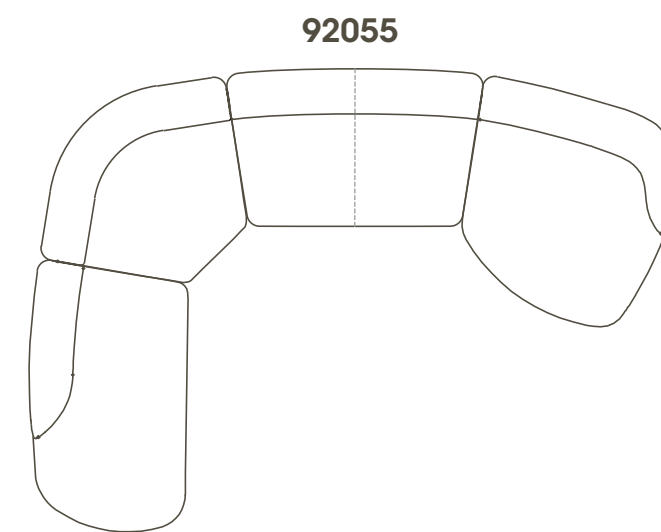

For every sofa element, it is recommended to buy at least one goose feather cushion.

COMPOSITION 01
cm 472 x 140
in 185 ³/₄ x 55

COMPOSITION 02
cm 441 x 163
in 173 ²/₄ x 64 ¹/₄

COMPOSITION 03
cm 425 x 292
in 167 ²/₄ x 115

COMPOSITION 04
cm 411 x 295
in 161 ³/₄ x 116 ¹/₄

COMPOSITION 05
cm 408 x 164
in 160 ³/₄ x 64 ²/₄

92055
Elemento centrale con schienale
Central element with backrest
cm 162x 100 x h 77
in 63 ³/₄ x 39 ¹/₄ x h 30 ¹/₄