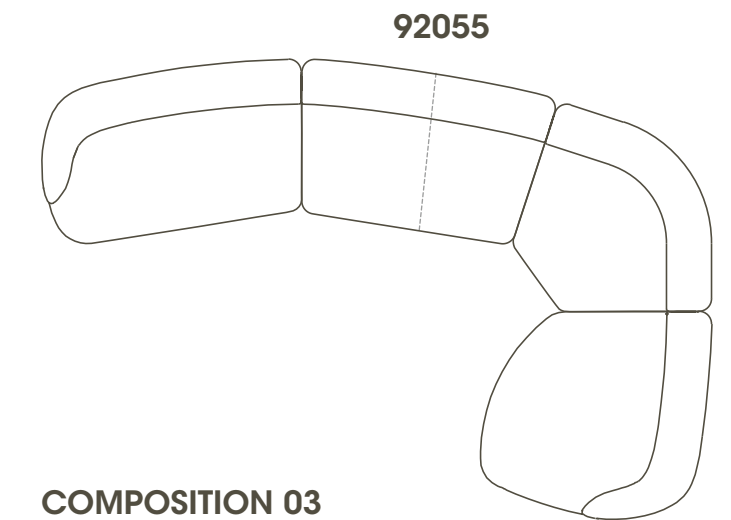

For every sofa element, it is recommended to buy at least one goose feather cushion.

COMPOSITION 01
cm 472 x 140
in 185 ³/₄ x 55

COMPOSITION 02
cm 441 x 163
in 173 ²/₄ x 64 ¹/₄

COMPOSITION 03
cm 425 x 292
in 167 ²/₄ x 115

COMPOSITION 04
cm 411 x 295
in 161 ³/₄ x 116 ¹/₄

COMPOSITION 05
cm 408 x 164
in 160 ³/₄ x 64 ²/₄

92055
Elemento centrale con schienale
Central element with backrest
cm 162x 100 x h 77
in 63 ³/₄ x 39 ¹/₄ x h 30 ¹/₄