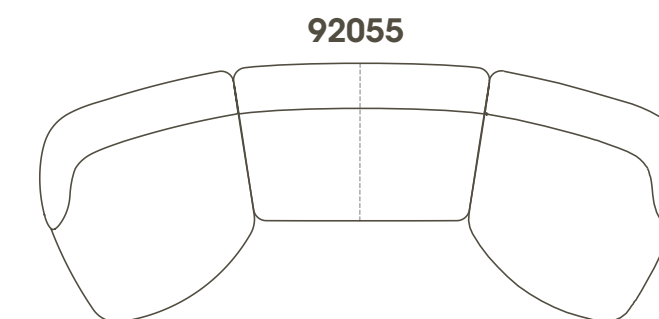

For every sofa element, it is recommended to buy at least one goose feather cushion.

COMPOSITION 01
cm 472 x 140
in 185 ³/₄ x 55

COMPOSITION 02
cm 441 x 163
in 173 ²/₄ x 64 ¹/₄

COMPOSITION 03
cm 425 x 292
in 167 ²/₄ x 115

COMPOSITION 04
cm 411 x 295
in 161 ³/₄ x 116 ¹/₄

COMPOSITION 05
cm 408 x 164
in 160 ³/₄ x 64 ²/₄

92055
Elemento centrale con schienale
Central element with backrest
cm 162x 100 x h 77
in 63 ³/₄ x 39 ¹/₄ x h 30 ¹/₄