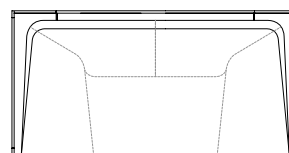

A programme of double beds with the headboard frame in curved multi-layer poplar wood, veneer and solid walnut canaletto wood. The headboard, that has in the middle a padding in expanded polyurethane covered with fibre, can be purchased separately, because it can be fixed to the wall. The bed frame, for slatted bases of 180 and 200 cm in width, in multi-layer and expanded polyurethane covered with fibre, has supports of the slatted base that can be regulated in height. The central crossbar is in painted metal with supports to regulate height to use single slat bases. The removable upholstery of the headboard is quilted in fabric or in leather with stitchings.

52735
Giroletto imbottito
Upholstered bed frame
cm 200 x 210 x h 27
in 78 3/4 x 82 3/4 x h 10 5/8

RETE - SLAT BASE
cm 180 in 70 7/8

52730
Testata in noce canaletto e tessuto
Headboard in walnut canaletto and fabric
cm 220 x 18 x h 120
in 86 5/8 x 7 1/8 x h 47 1/4

RETE - SLAT BASE
cm 180 in 70 7/8

52732
Testata in noce canaletto e pelle
Headboard in walnut canaletto and leather
cm 220 x 18 x h 120
in 86 5/8 x 7 1/8 x h 47 1/4

RETE - SLAT BASE
cm 180 in 70 7/8

52745
Giroletto imbottito
Upholstered bed frame
cm 220 x 210 x h 27
in 86 5/8 x 82 3/4 x h 10 5/8

RETE - SLAT BASE
cm 200 in 78 3/4

52740
Testata in noce canaletto e tessuto
Headboard in walnut canaletto and fabric
cm 240 x 18 x h 120
in 94 1/2 x 7 1/8 x h 47 1/4

RETE - SLAT BASE
cm 200 in 78 3/4

52742
Testata in noce canaletto e pelle
Headboard in walnut canaletto and leather
cm 240 x 18 x h 120
in 94 1/2 x 7 1/8 x h 47 1/4