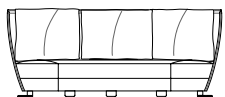

1. SF **62227**
   C Elemento angolare 60° con 3 cuscini schienale, bicolore in tessuto/pelle
   Corner element 60° with 3 backrest cushions, two-colours in fabric/leather
   cm 205 x 126,5 x h 82
   inch 80 3/4 x 49 7/8 x 32 1/4

1. SF **62040**
   Cuscino grande monocolore in tessuto o pelle
   Big cushion, mono-colour, in fabric or leather
   cm 90 x 55
   inch 35 1/2 x 21 5/8

1. SF **62041**
   Cuscino piccolo monocolore in tessuto o pelle
   Small cushion, mono-colour, in fabric or leather
   cm 80 x 60
   inch 31 1/2 x 23 1/2

1. SF **62042**
   Cuscino poggiatesta monocolore in tessuto o pelle
   Lumbar cushion, mono-colour, in fabric or leather
   cm 80 x 35
   inch 31 1/2 x 13 3/4

1. SF **62060**
   Cuscino grande bicolore in tessuto/pelle
   Big cushion, two-colours, in fabric/leather
   cm 90 x 55
   inch 35 1/2 x 21 5/8

1. SF **62061**
   Cuscino piccolo bicolore in tessuto/pelle
   Small cushion, two-colours, in fabric/leather
   cm 80 x 60
   inch 31 1/2 x 23 1/2

1. SF **62062**
   Cuscino poggiatesta bicolore in tessuto/pelle
   Lumbar cushion, two-colours, in fabric/leather
   cm 80 x 35
   inch 31 1/2 x 13 3/4

1. SF **62070**
   Cuscino grande bicolore in tessuto/tessuto
   Big cushion, two-colours, in fabric/fabric
   cm 90 x 55
   inch 35 1/2 x 21 5/8

1. SF **62071**
   Cuscino piccolo bicolore in tessuto/tessuto
   Small cushion, two-colours, in fabric/fabric
   cm 80 x 60
   inch 31 1/2 x 23 1/2

1. SF **62072**
   Cuscino poggiatesta bicolore in tessuto/tessuto
   Lumbar cushion, two-colours, in fabric/fabric
   cm 80 x 35
   inch 31 1/2 x 13 3/4