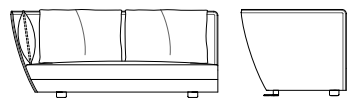

SF **62123**
C Elemento bracciolo sinistro con 3 cuscini schienale, monocolore in tessuto o pelle
Element left armrest with 3 backrest cushions, mono-colour in fabric or leather
cm 196 x 96,5 x h 82
inch 77 1/8 x 38 x 32 1/4